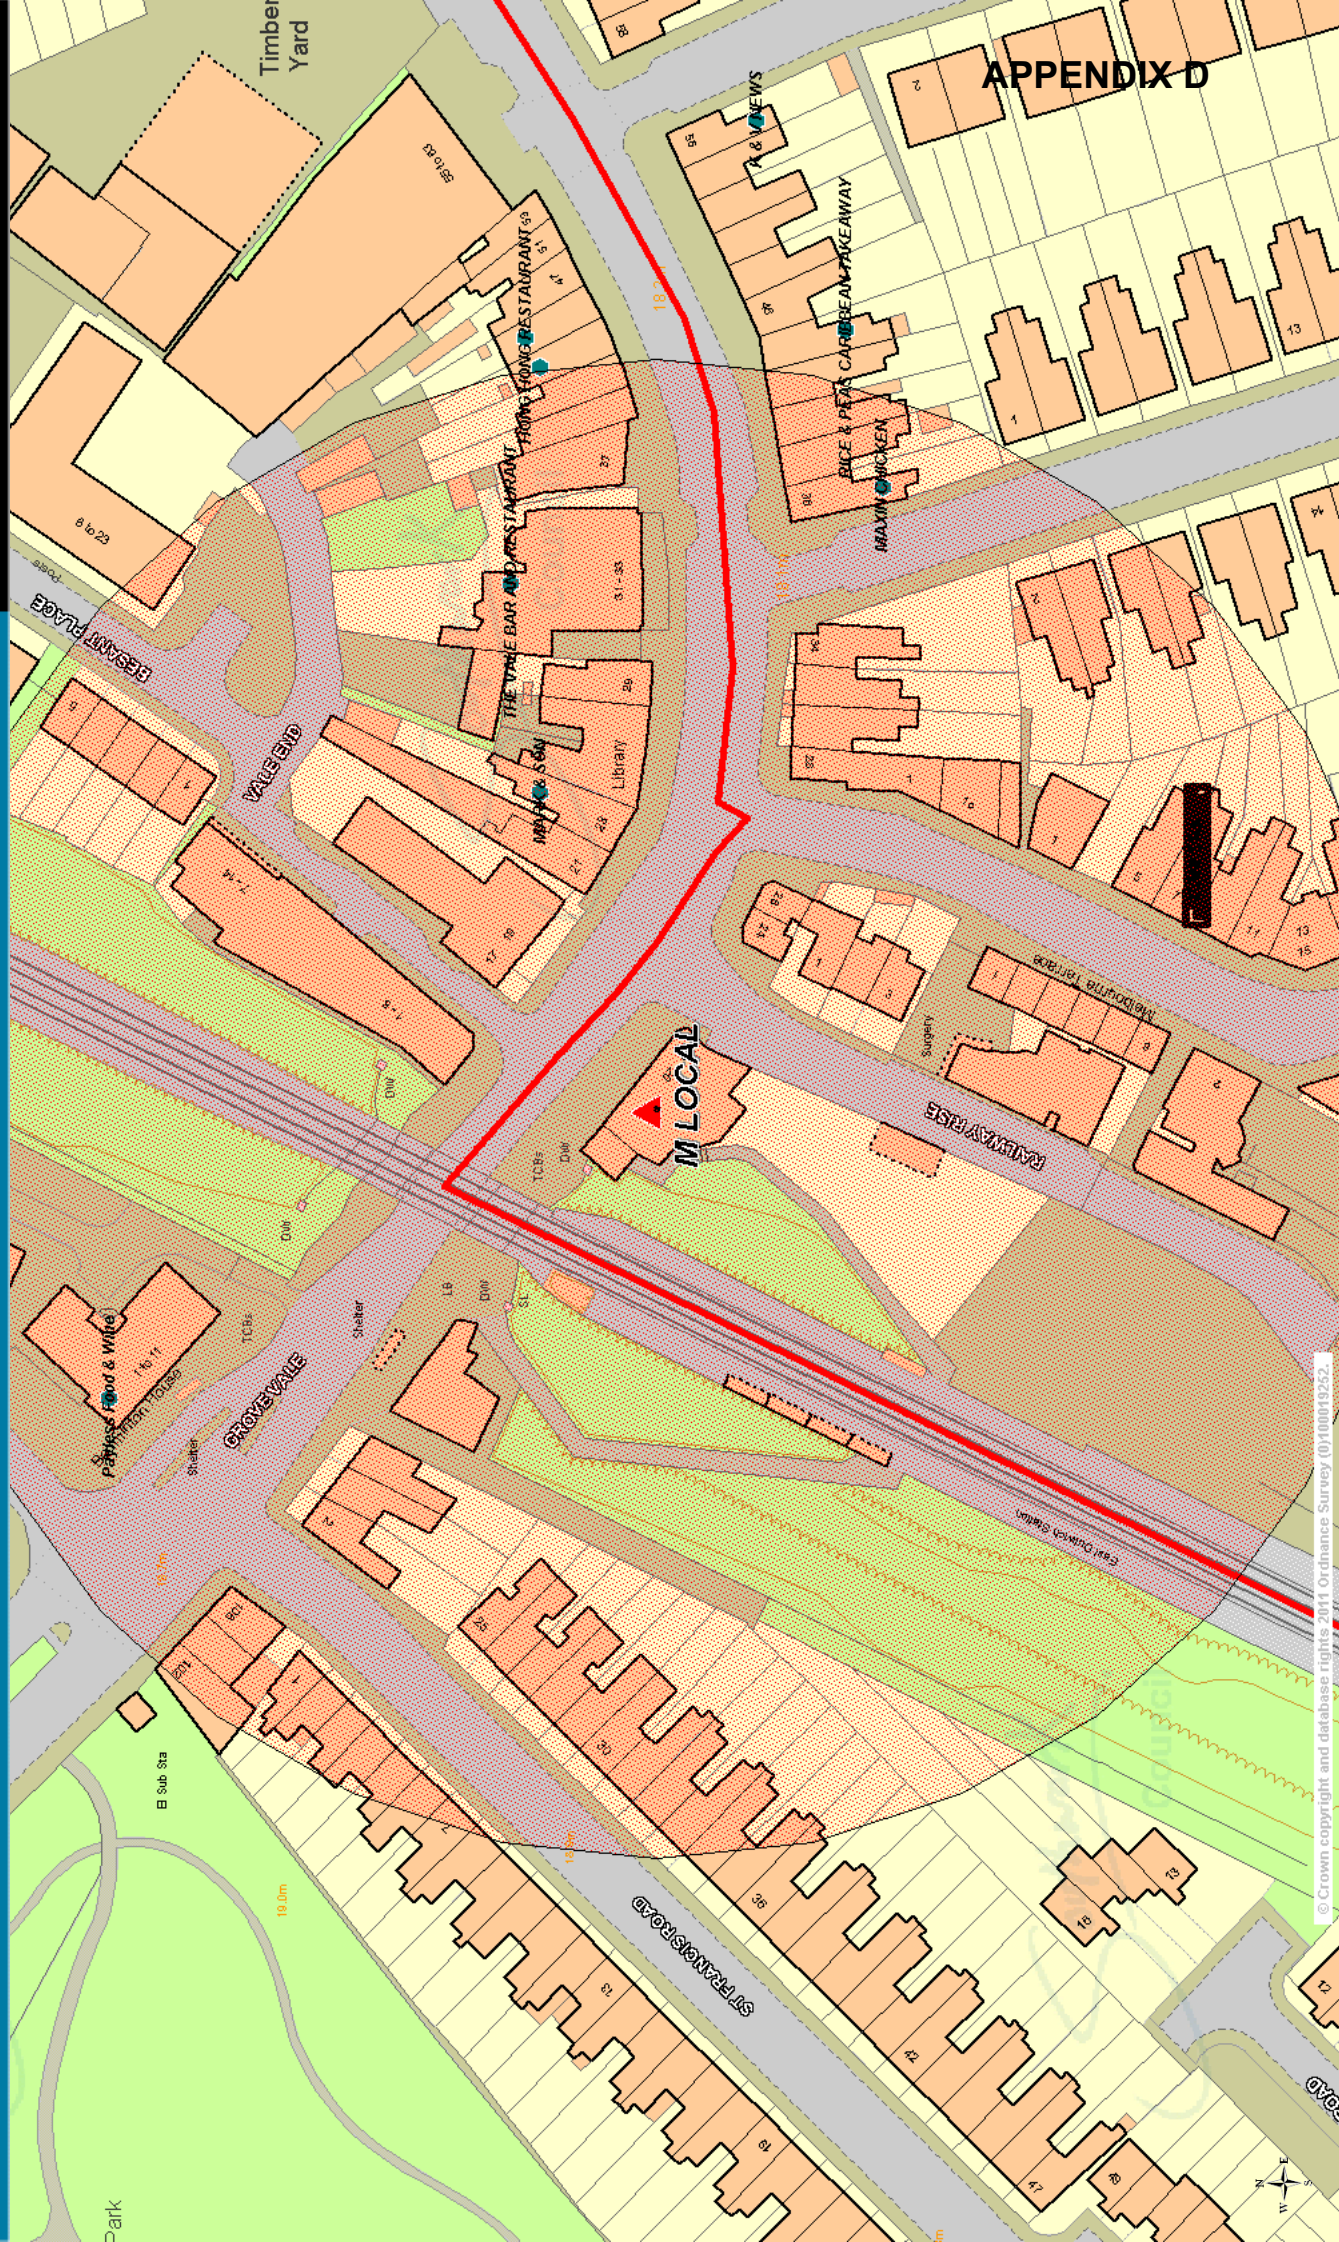

M LOCAL, 18-22 GROVE VALE, LONDON, SE22 8EE

Date 21/10/2013

APPENDIX D